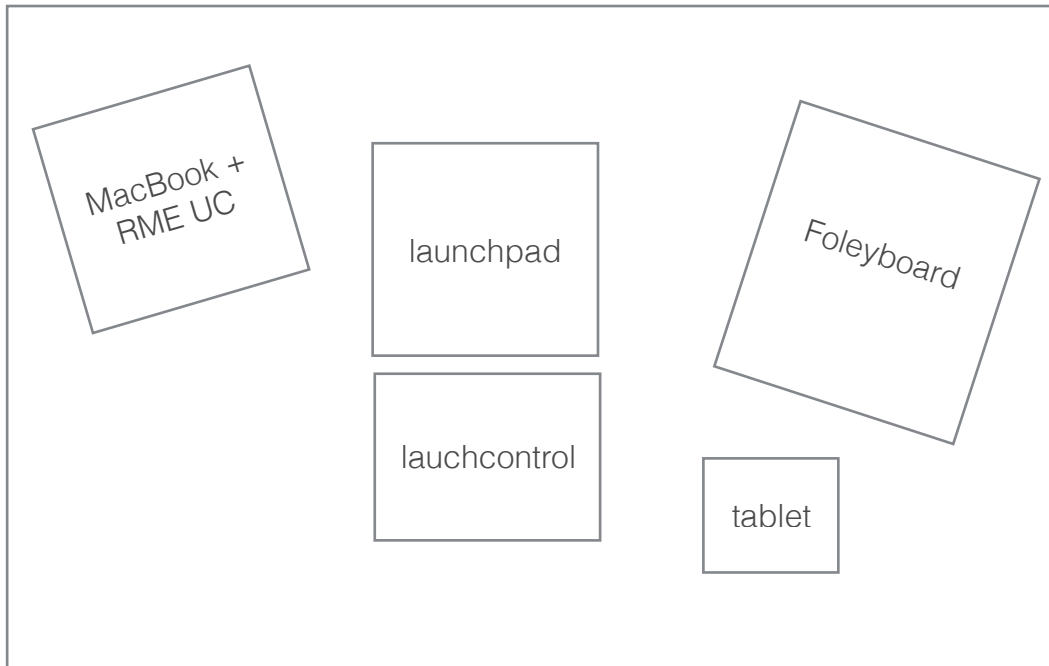

PANGANI

Technical Rider 2016

Stage Setup:

Required Technik:

- Stereo monitoring
- 2m x 1m free table (min. 1m height) on stage
- Full-range PA incl. Subwoofer(!)

Stereo PA setup:

- 2x 1/4 inch symmetric Jack plugs